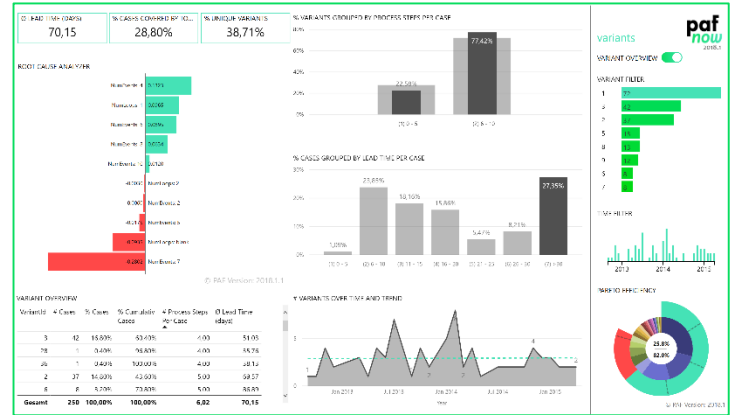

Improve your business processes with PAFnow directly from your workplace!

Using our PAFnow Custom Visuals we have integrated our software into Microsoft Power BI to complement your analytical platform with new features. As a Microsoft Power BI and O365 user, you can quickly and easily extend your existing infrastructure with state-of-the-art PAF process mining software to make your operational business processes better. With PAFnow, you are using an attractive solution every day that turns your workplace into an **efficiency workshop** through a variety of interfaces to popular Microsoft Office applications.

DO YOU WANT TO TAKE YOUR COMPANY TO THE NEXT LEVEL? IT'S REALLY EASY!

ANALYSIS: COMPLETE TRANSPARENCY

Figure: PAFnow Discovery

INSIGHTS: TARGETED OPTIMIZATION

Figure: PAFnow Variants Analysis

- Discover and visualize your business processes and variants
- Track bottlenecks in the process flow
- ✓ Precise options for action after just a few hours

- Measure and judge your process performance with predefined KPIs and PPIs
- Use concrete recommendations for optimization
- ✓ Customized recommendations for better processes

MONITORING: CONTINUOUS IMPROVEMENT

Figure: PAFnow Monitoring with Alerting

ACTIONS: DIRECT IMPLEMENTATION

Figure: Automatic Workflow Activation in Power BI Application

- Learn about important developments and trends in a timely manner
- Use automated notifications and make better and up-to-date decisions - from anywhere!
- ✓ Continuity & sustainability through current data in real time