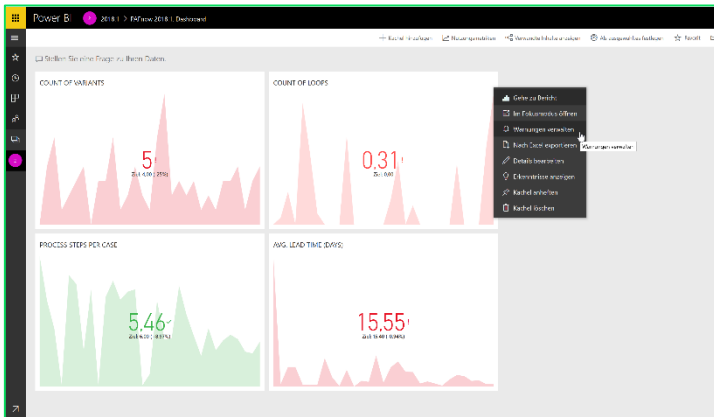

DO YOU WANT TO TAKE YOUR COMPANY TO THE NEXT LEVEL? IT'S REALLY EASY!

ANALYSIS: COMPLETE TRANSPARENCY

Figure: PAFnow Discovery

INSIGHTS: TARGETED OPTIMIZATION

Figure: PAFnow Variants Analysis

- Discover and visualize your business processes and variants
- Track bottlenecks in the process flow
- ✓ Precise options for action after just a few hours

- Measure and judge your process performance with predefined KPIs and PPIs
- Use concrete recommendations for optimization
- ✓ Customized recommendations for better processes

MONITORING: CONTINUOUS IMPROVEMENT

Figure: PAFnow Monitoring with Alerting

ACTIONS: DIRECT IMPLEMENTATION

Figure: Automatic Workflow Activation in Power BI Application

- Learn about important developments and trends in a timely manner
- Use automated notifications and make better and up-to-date decisions - from anywhere!
- ✓ Continuity & sustainability through current data in real time