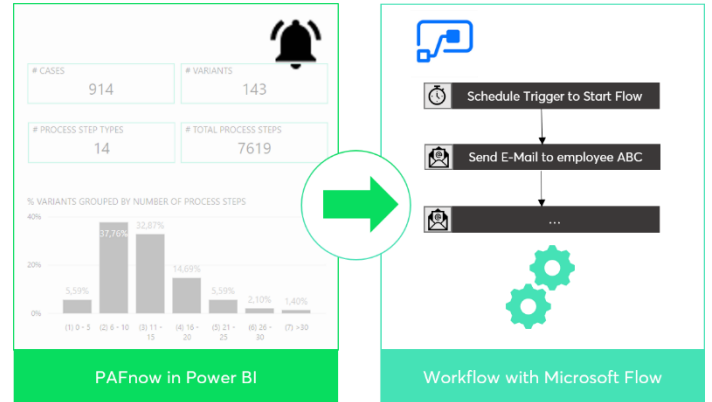

Figure: PAFnow Monitoring with Alerting

ACTIONS: DIRECT IMPLEMENTATION

Figure: Automatic Workflow Activation in Power BI Application

- Learn about important developments and trends in a timely manner
- Use automated notifications and make better and up-to-date decisions - from anywhere!
- ✓ Continuity & sustainability through current data in real time

- Start workflow activities in other applications via Microsoft Flows
- Automate manual activities and close the circle: Data - Insights – Action
- ✓ Improve your business processes and become n-times better!