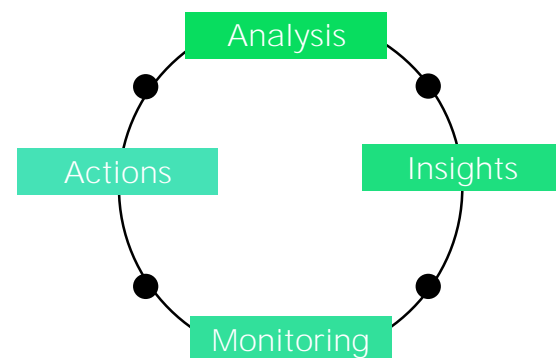

With the Artificial Process Intelligence solution, you can analyze your processes in detail, receive targeted insights and improve your business processes through continuous monitoring. These steps can be applied to your process data as often as you like, guaranteeing you a steady improvement of your business processes.

Experience Artificial Process Intelligence with PAFnow!

Artificial Process Intelligence is a technology which combines Artificial Intelligence with Process Mining methods. Process Mining is a process management technique in which existing process data is visualized and analyzed to provide a fact-based basis for process analysis. With PAFnow, you have a innovative solution at hand to face the challenges of digitalization confidently.

- Measure and judge your process performance with predefined KPIs and PPIs
- Use concrete recommendations for optimization
- ✓ Customized recommendations for better processes

MONITORING: CONTINUOUS IMPROVEMENT

EVERYTHING UNDER CONTROLE WITH ONE SOLUTION – EXACTLY AS YOU WISH

Whether locally or on your mobile device, you can access PAFnow from anywhere.

Why PAF?

Darmstadt-based Process Analytics Factory GmbH is global provider of artificial process intelligence with its PAFnow software. PAF enables companies to take advantage of their wealth of data to improve their processes here and now to successfully position themselves for the digital future.