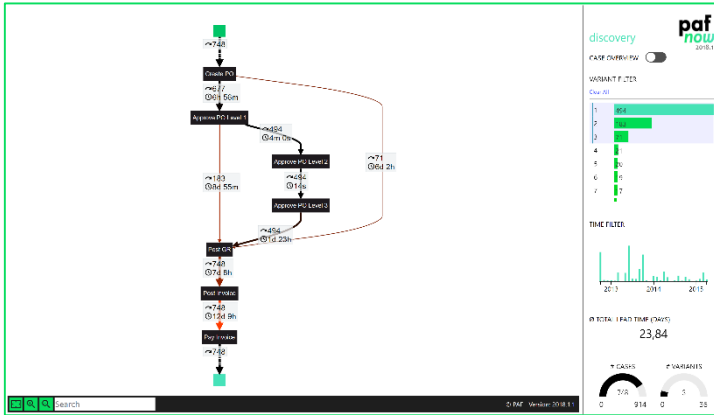

Improve your business processes with PAFnow directly from your workplace!

Using our PAFnow Custom Visuals we have integrated our software into Microsoft Power BI to complement your analytical platform with new features. As a Microsoft Power BI and O365 user, you can quickly and easily extend your existing infrastructure with state-of-the-art PAF process mining software to make your operational business processes better. With PAFnow, you are using an attractive solution every day that turns your workplace into an **efficiency workshop** through a variety of interfaces to popular Microsoft Office applications.

DO YOU WANT TO TAKE YOUR COMPANY TO THE NEXT LEVEL? IT'S REALLY EASY!

ANALYSIS: COMPLETE TRANSPARENCY

Figure: PAFnow Discovery

INSIGHTS: TARGETED OPTIMIZATION

Figure: PAFnow Variants Analysis

- Discover and visualize your business processes and variants
- Track bottlenecks in the process flow
- ✓ Precise options for action after just a few hours